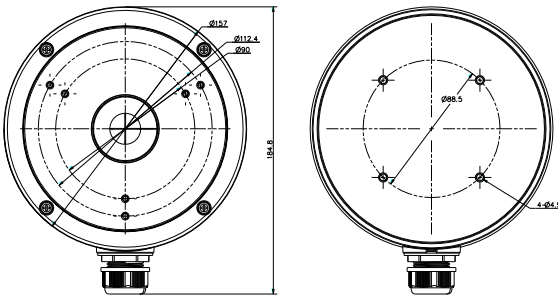

DS-1280ZJ-M

Junction Box for
Dome Camera

Features:

- Aluminum alloy material with surface spray treatment
- Waterproof design

Dimension:

Order Model:

DS-1280ZJ-M

Parameter:

Model	DS-1280ZJ-M
Parameters	Junction Box for Dome Camera
Appearance	Hikvision White
Material	Aluminum Alloy
Dimension	Φ 157×185×51.5mm
Weight	621g

Notice:

- The bracket should be installed on flat wall
- Waterproof rubber is necessary for outdoor application
- The wall must be capable of supporting over 3 times as much as the total weight of the camera and the mount.
- The maximum load capacity of the bracket is **4.5KG**

Note: The actual dome camera may vary from the picture above.